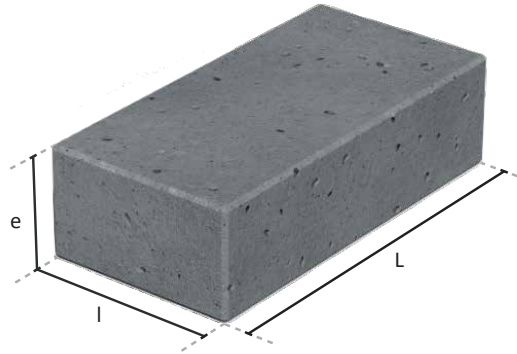

BLOCK SPACER

Concrete block spacer for reinforcement for concrete slabs.

Covers : 30 / 40 / 50 / 60 / 70 and 80mm.

Length : 140mm x width 70mm.

APPLICATION

- The block spacers are placed under the reinforcement, with no precisa position.
- Number of block spacers per m² : comply with the specification.

BENEFITS

- Quick and easy to install.
- High compressive strength.
- Respect of covers standards.

BLOCK SPACER

CONCRETE INFORMATION

| CRITERIA | STANDARD CONCRETE | PLUS CONCRETE |
|------------------------------|---|--|
| <i>Density</i> | 2350 Kg/m ³ | 2350 Kg/m ³ |
| <i>Compressive strength</i> | C25/30 | C50/60 |
| <i>Exposure class</i> | XC2 | XD/XS/XF/XA |
| <i>% of water absorption</i> | < 7 % | < 5 % |
| <i>Dimensional tolerance</i> | +/-2mm | +/-2mm |
| <i>Components</i> | Portland cement ; limestone filler ; expanded clay ; sand ; gravel ; adjuvants ; water. | Portland cement ; sand ; gravel ; adjuvants ; water. |

PRODUCT INFORMATION

Block spacer - Standard Concrete

| Reference | Designation | Dimensions l x L x e (mm) | Unit weight (Kg) Δ ±5% | Un. / palette | Poids /palette (Kg) Δ ±5% | Pallet format l x L x H (mm) |
|-----------|---------------|------------------------------|---------------------------|------------------|------------------------------|---------------------------------|
| DB030 | Dallette 30mm | 70 x 140 x 30 | 0,700 | 1568 | 1125 | 1140 x 1140 x 1000 |
| DB040 | Dallette 40mm | 70 x 140 x 40 | 0,920 | 1350 | 1270 | 1140 x 1140 x 1000 |
| DB050 | Dallette 50mm | 70 x 140 x 50 | 1,150 | 1120 | 1315 | 1140 x 1140 x 1000 |
| DB060 | Dallette 60mm | 70 x 140 x 60 | 1,380 | 900 | 1270 | 1140 x 1140 x 1000 |
| DB070 | Dallette 70mm | 70 x 140 x 70 | 1,610 | 670 | 1200 | 1140 x 1140 x 1000 |
| DB080 | Dallette 80mm | 70 x 140 x 80 | 1,973 | 588 | 1180 | 1140 x 1140 x 1000 |